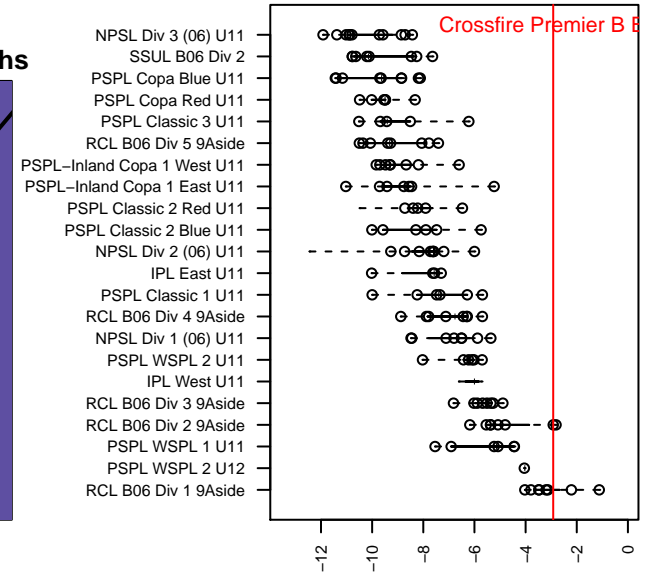

**attack and defense rating
relative to others at age
and all opponents in last 13 months**