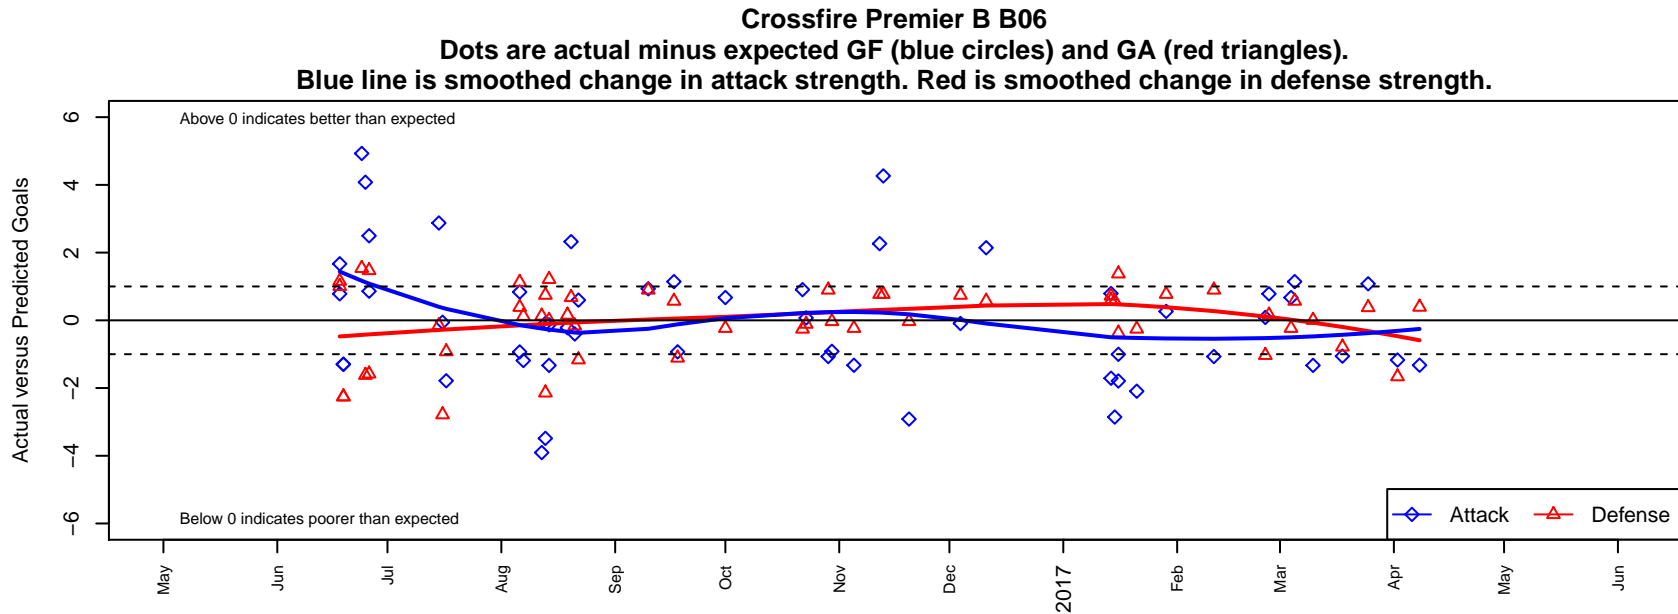

Crossfire Premier B B06

Crossfire Premier SC

Redmond, WA

B06 total strength=999

attack=2.34 defense=1.7

fall league = RCL B06 Div 2 9Aside

spr league = Win RCL B06 Div 2

notes= Letherman 2015

2016 REDAPT Cup Gold U11

2016 Bigfoot Gold U11

2016 RCL B06 Div 2 9Aside

2016 PacNW Winter Classic Premier U11

2016 Win RCL B06 Div 2

2016 WYS Presidents Cup B06 Division 1

**attack and defense variance (black dot)
relative to other teams
and top 10 in region**