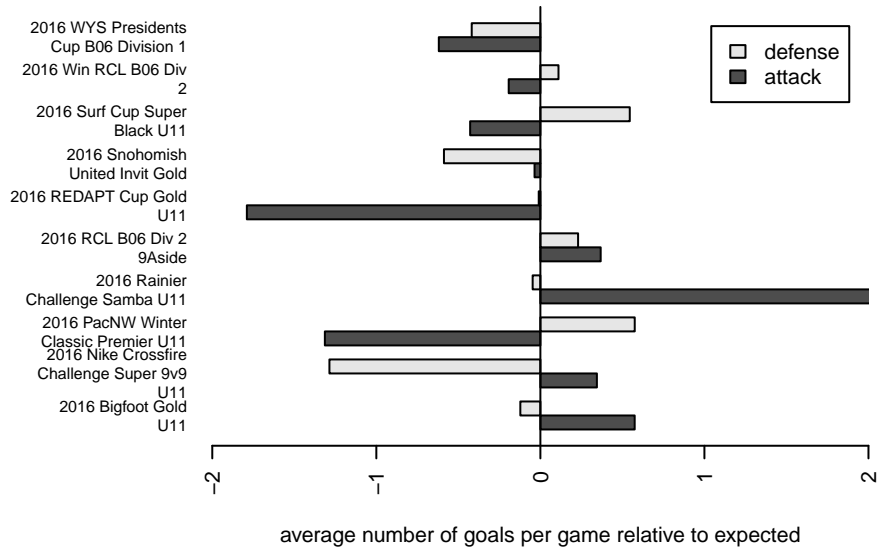

Performance relative to 13 month average